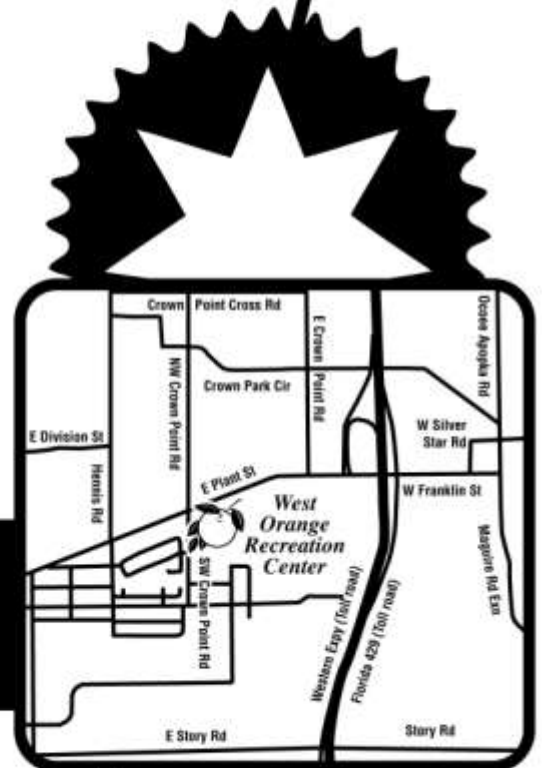

\$2
PER CLASS

**WEST ORANGE
RECREATION CENTER**

CYCLING

Wednesdays

6:30PM

Cardio, Strength & Fun

**No complicated moves.
Just easy, fun fitness.**

For ages 18 and up

Space is limited. Entry payment will reserve bike.

For more information, call (407) 254-9304

309 S. West Crown Point Rd.,
Winter Garden, FL 34787

www.OrangeCountyParks.net • www.OrlandoMagicOCFLGyms.net

We embrace the power of diversity. Orange County Parks and Recreation does not discriminate against anyone on the basis of age, race, gender, national origin or disability. ANY SPECIAL NEEDS PLEASE CALL.