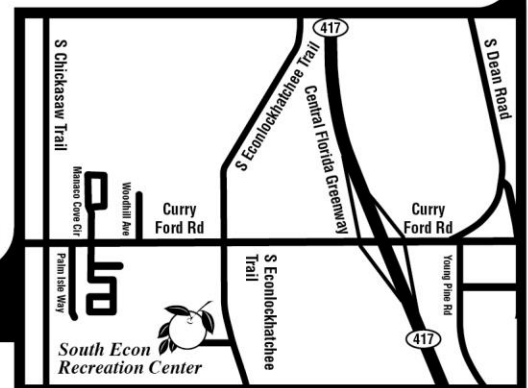

$6

PER PERSON

Sunday
Volleyball

**ORANGE
COUNTY
PARKS &
RECREATION**

**Ages 14
and Up**

South Econ Recreation Center

Sundays • 10am - 1pm

Space is limited, and it fills up quickly! Participation is organized by signing up on a waiting list ONLINE (RSVP), AND by obtaining a confirmation E-mail that should read: "YOU ARE NOW CONFIRMED - SEE YOU AT THE EVENT". This E-mail comes from the specific group below hosting the volleyball session that week, as soon as space is available.

Please SIGN-UP and RSVP below, according to your level of play:

*Sessions for players who are OPEN TO ALL LEVELS:

<http://www.meetup.com/central-florida-volleyball-community>

*Sessions for Players who play ADVANCED LEVEL- (TEAM-EXPERIENCED) :

<http://www.meetup.com/Volleyball-Fever-HOT/>

Once Confirmed, Please arrive 15 minutes early to fill out a REGISTRATION form at the front desk, BEFORE participating.
"WALK-INS" (Without a CONFIRMATION E-MAIL) are Subject to Availability.

For more information, call

(407) 254-9092

www.OrangeCountyParks.net

3850 South Econlockhatchee Trail, Orlando, FL 32829

We embrace the power of diversity. Orange County Parks and Recreation does not discriminate against anyone on the basis of age, race, gender, national origin or disability. ANY SPECIAL NEEDS PLEASE CALL 407-836-6200.